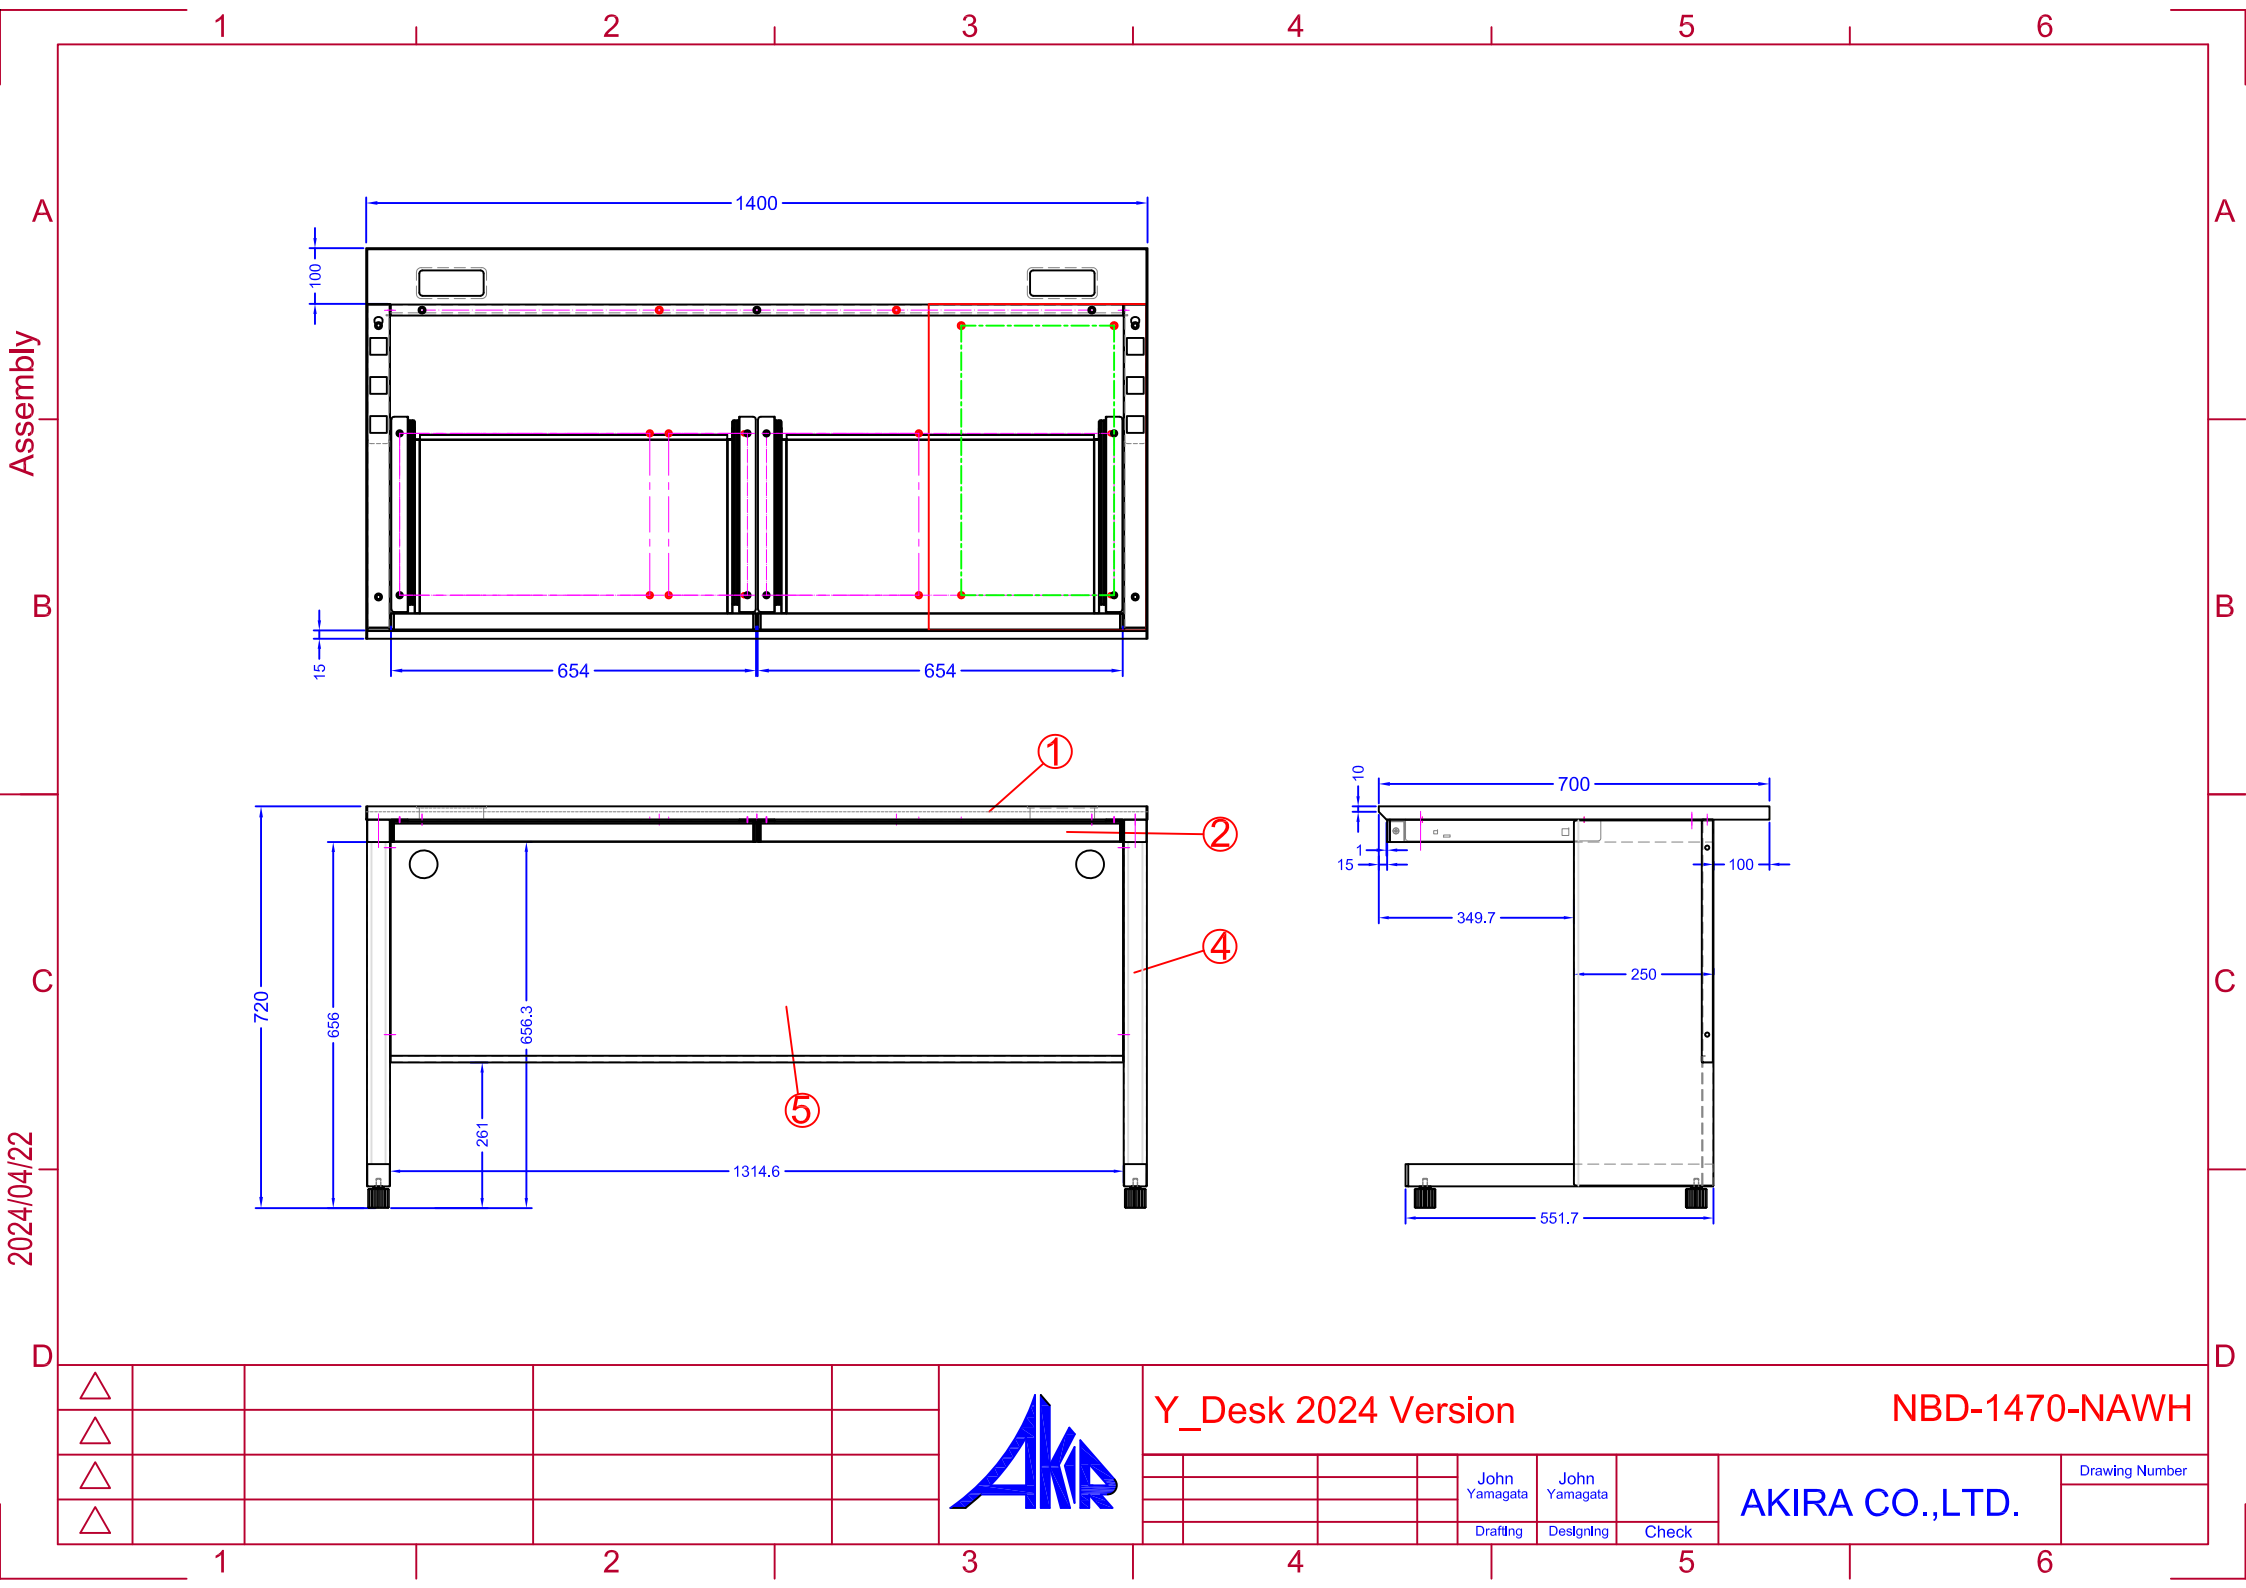

Assembly

2024/04/22

△				
△				
△				
△				

Y_Desk 2024 Version			NBD-1270-NAWH		
					Drawing Number
			John Yamagata	John Yamagata	
			Drafting	Designing	Check
AKIRA CO.,LTD.					

Assembly

2024/04/22

△				
△				
△				
△				

Y\_Desk 2024 Version

NBD-1470-NAWH

AKIRA CO.,LTD.	Drawing Number

John Yamagata	John Yamagata	
Drafting	Designing	Check