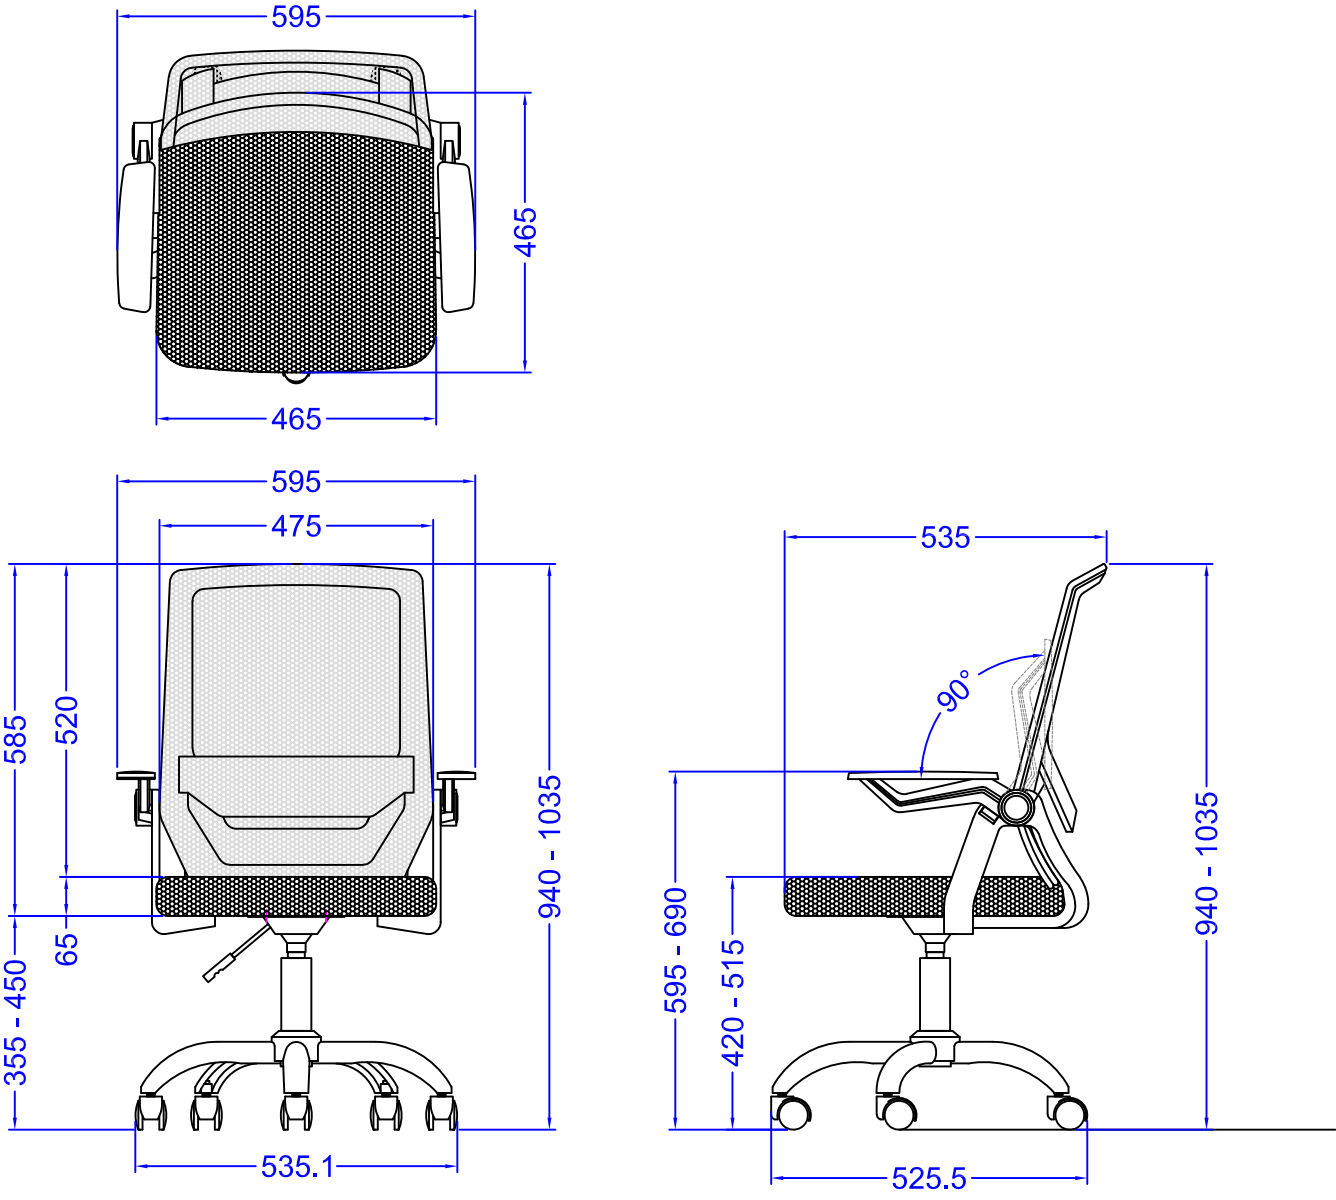

PRODUCTION
A
B
C
2021/12/26
D

1 2 3 4 5 6

Seat Size : 465 × 465

△					
△					
△					
△					

Office_Chair

OC-110

AKIRA CO.,LTD.	Drawing Number

1 2 3 4 5 6