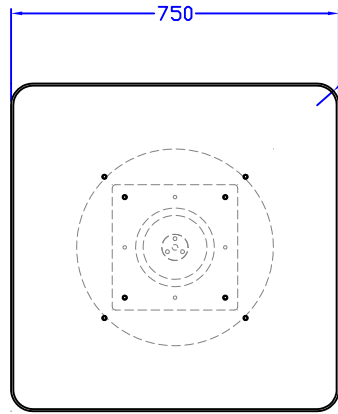

Cafe Table

CT-XA Leg +600

			John Yamagata	John Yamagata		AKIRA CO.,LTD.	Drawing Number
			Drafting	Designing	Check		

1 2 3 4 5 6

A

TRYAL

B

C

2016/03/15

D

A

B

C

D

CTRR-75S-

CTRR-75R-