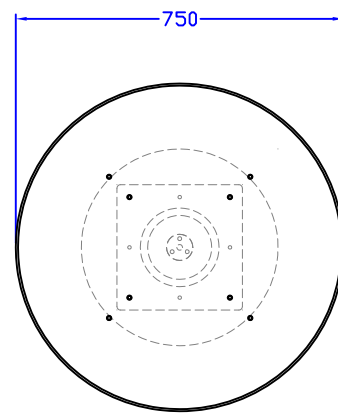

Cafe Table

CT-XA Leg +600

			John Yamagata	John Yamagata		AKIRA CO.,LTD.	Drawing Number
			Drafting	Designing	Check		

1 2 3 4 5 6

A

TRYAL

B

C

2016/03/15

D

A

B

C

D

CTRR-75S-

CTRR-75R-