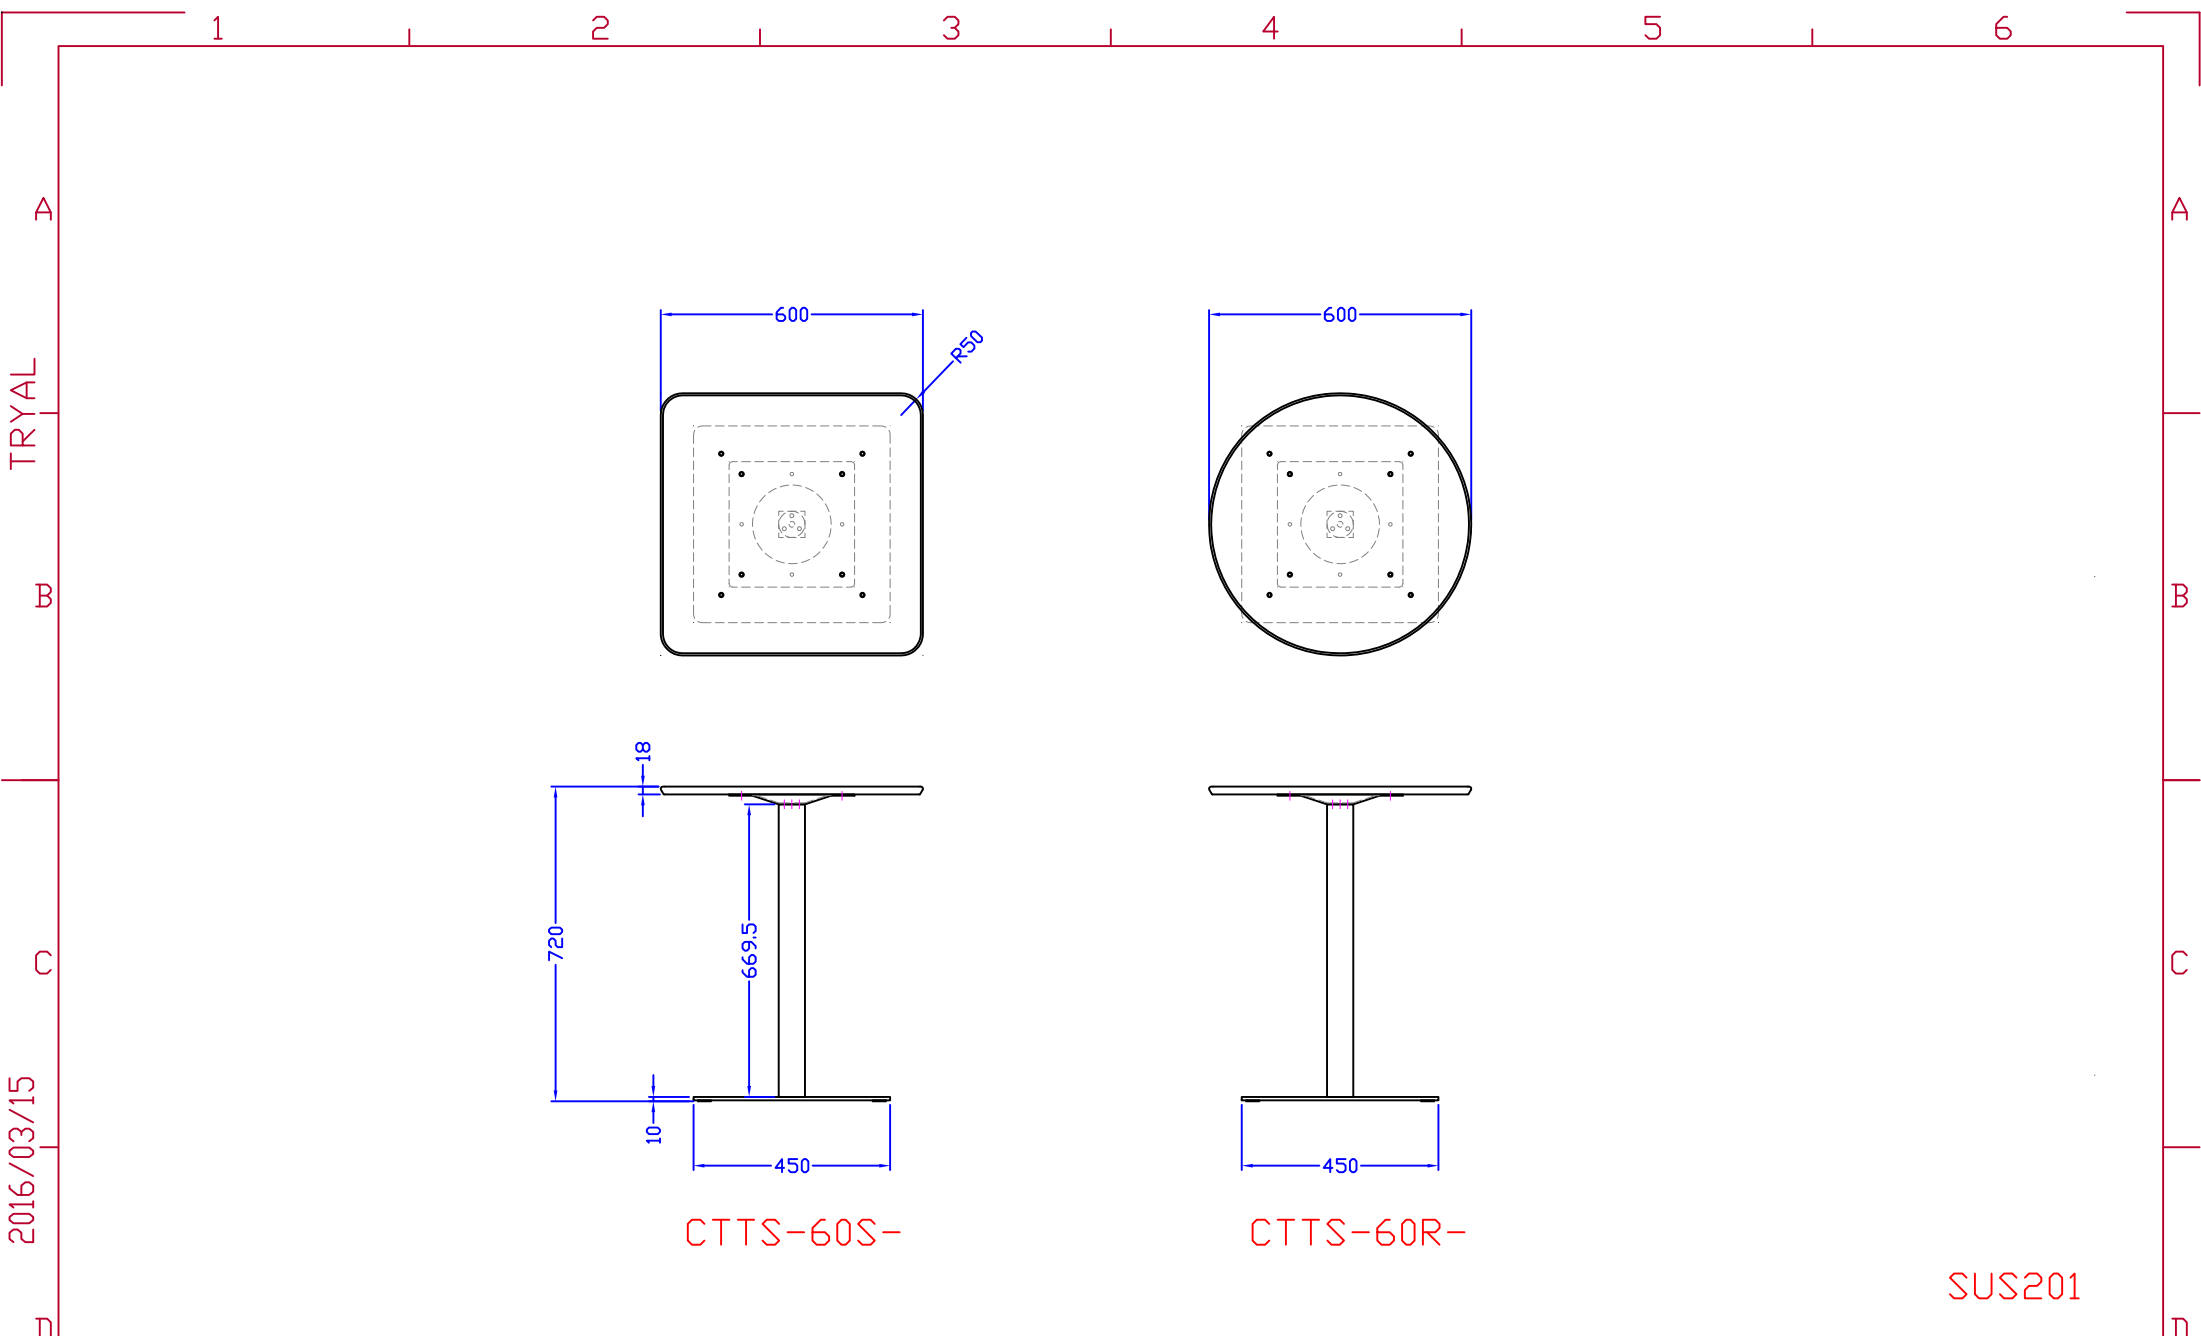

AKIRA CO.,LTD.

Drawing Number

CTTS-60S-

CTTS-60R-

SUS201

△				
△				
△				
△				

Cafe Table CT-Thin □Leg +600

				John Yamagata	John Yamagata		AKIRA CO.,LTD.	Drawing Number
				Drafting	Designing	Check		