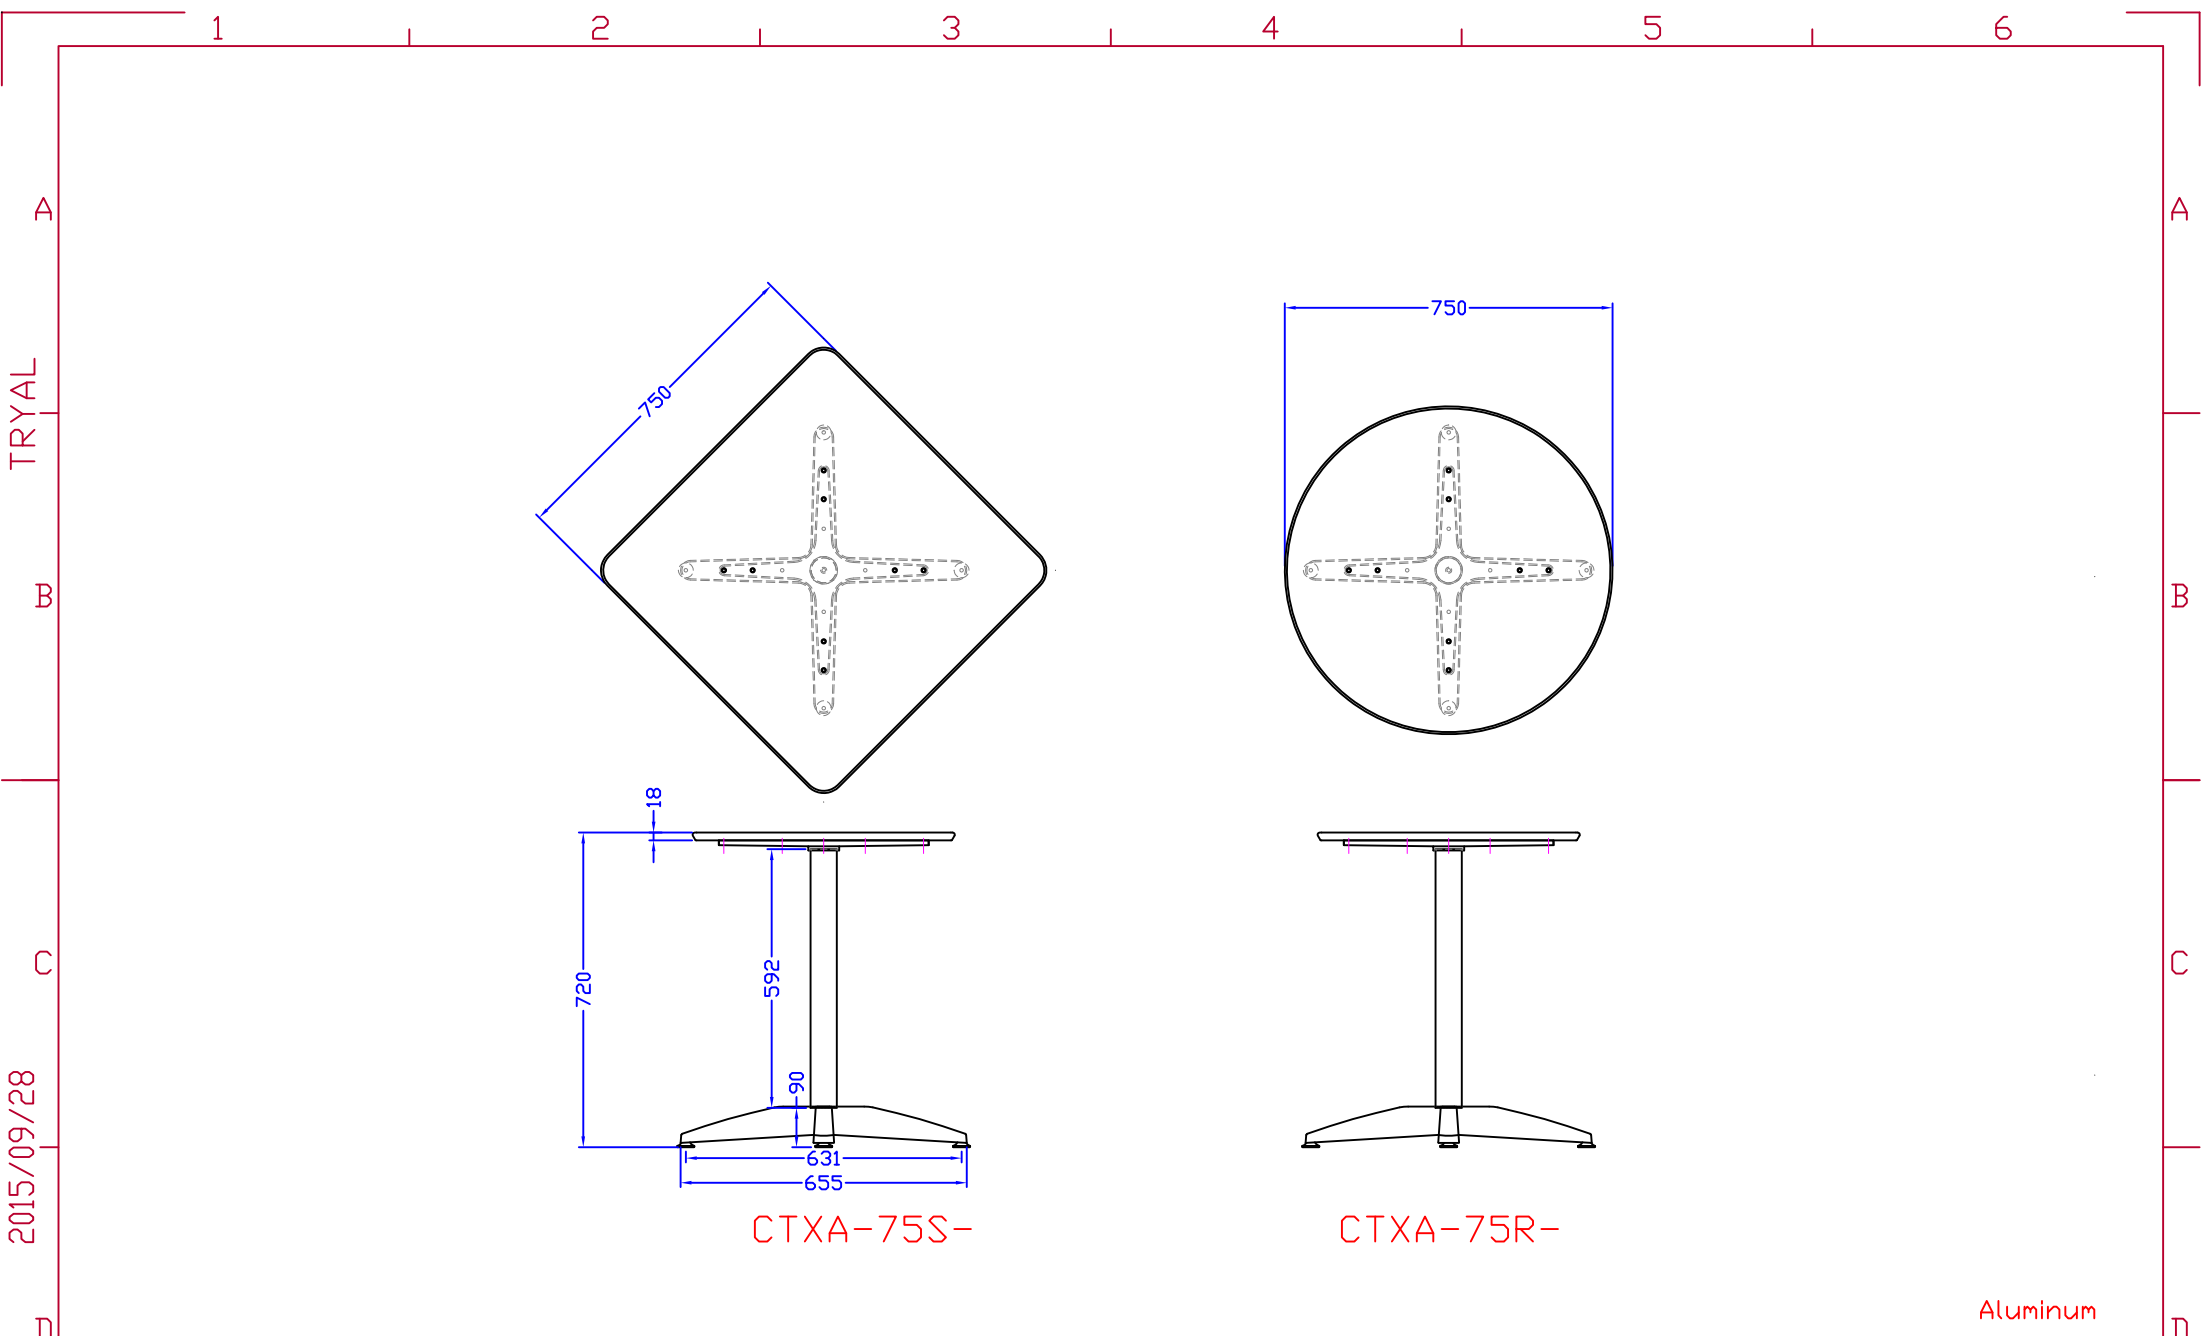

TRYAL
B
C
D

1 2 3 4 5 6

Cafe Table CT-XB Leg +600

		John Yamagata	John Yamagata	
		Drafting	Designing	Check

AKIRA CO.,LTD.

	Drawing Number

1 2 3 4 5 6

2015/09/28