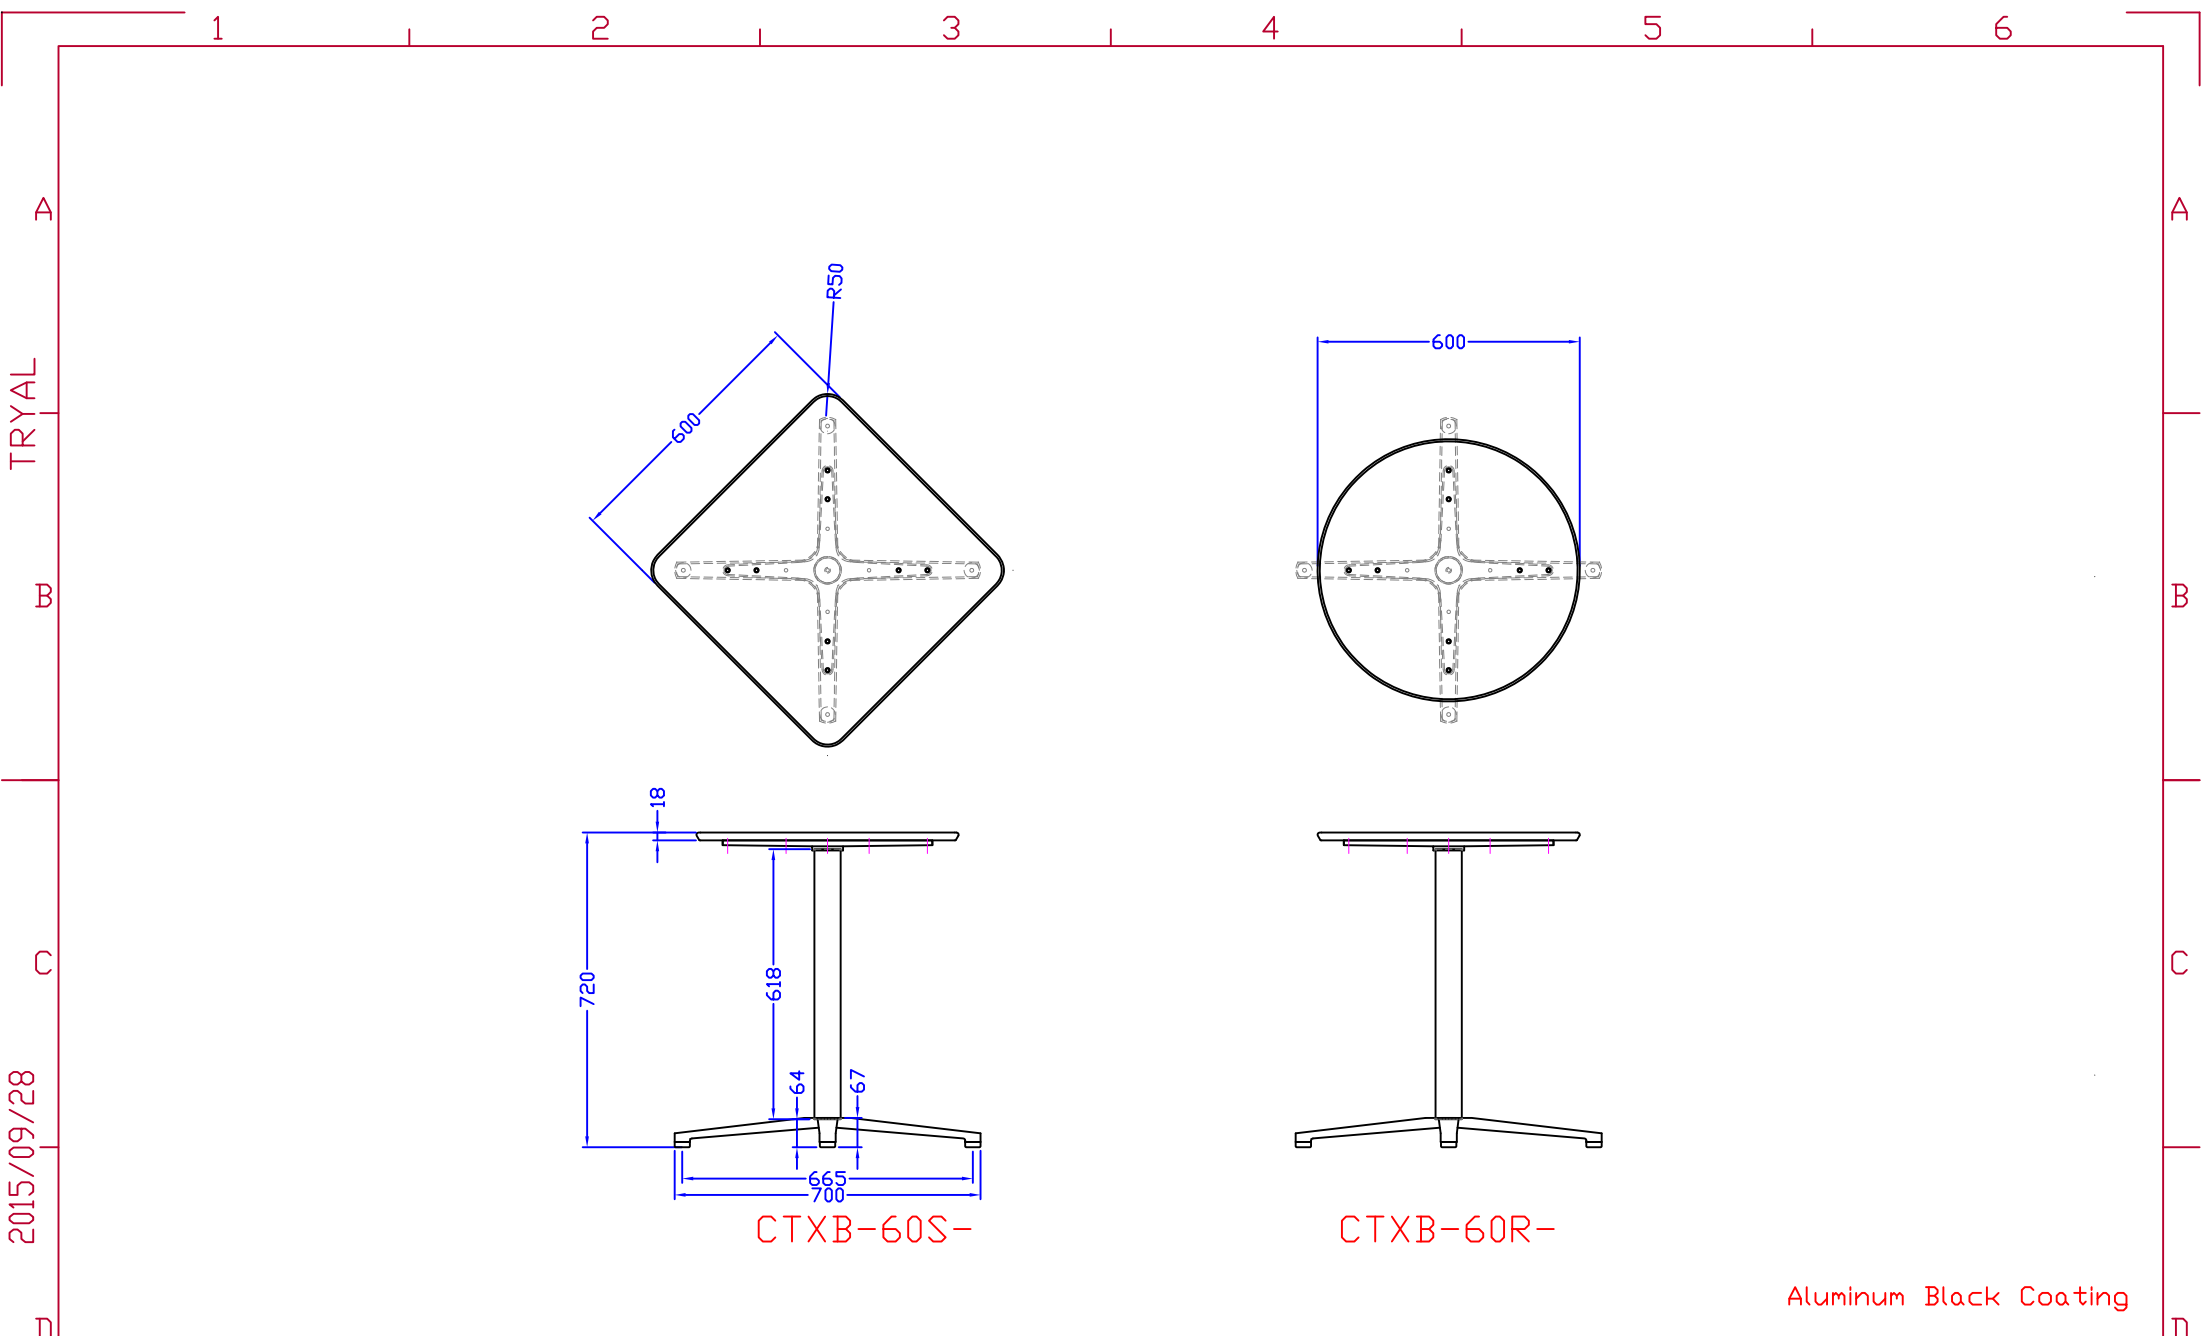

John Yamagata
Drafting

John Yamagata
Designing

Check

AKIRA CO.,LTD.

Drawing Number

CTXB-60S-

CTXB-60R-

Aluminum Black Coating